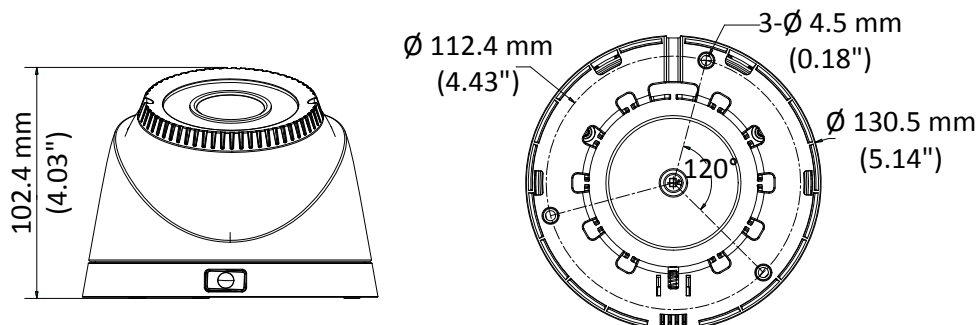

Order Models

DS-2CE56D0T-VFIR3E

Dimension